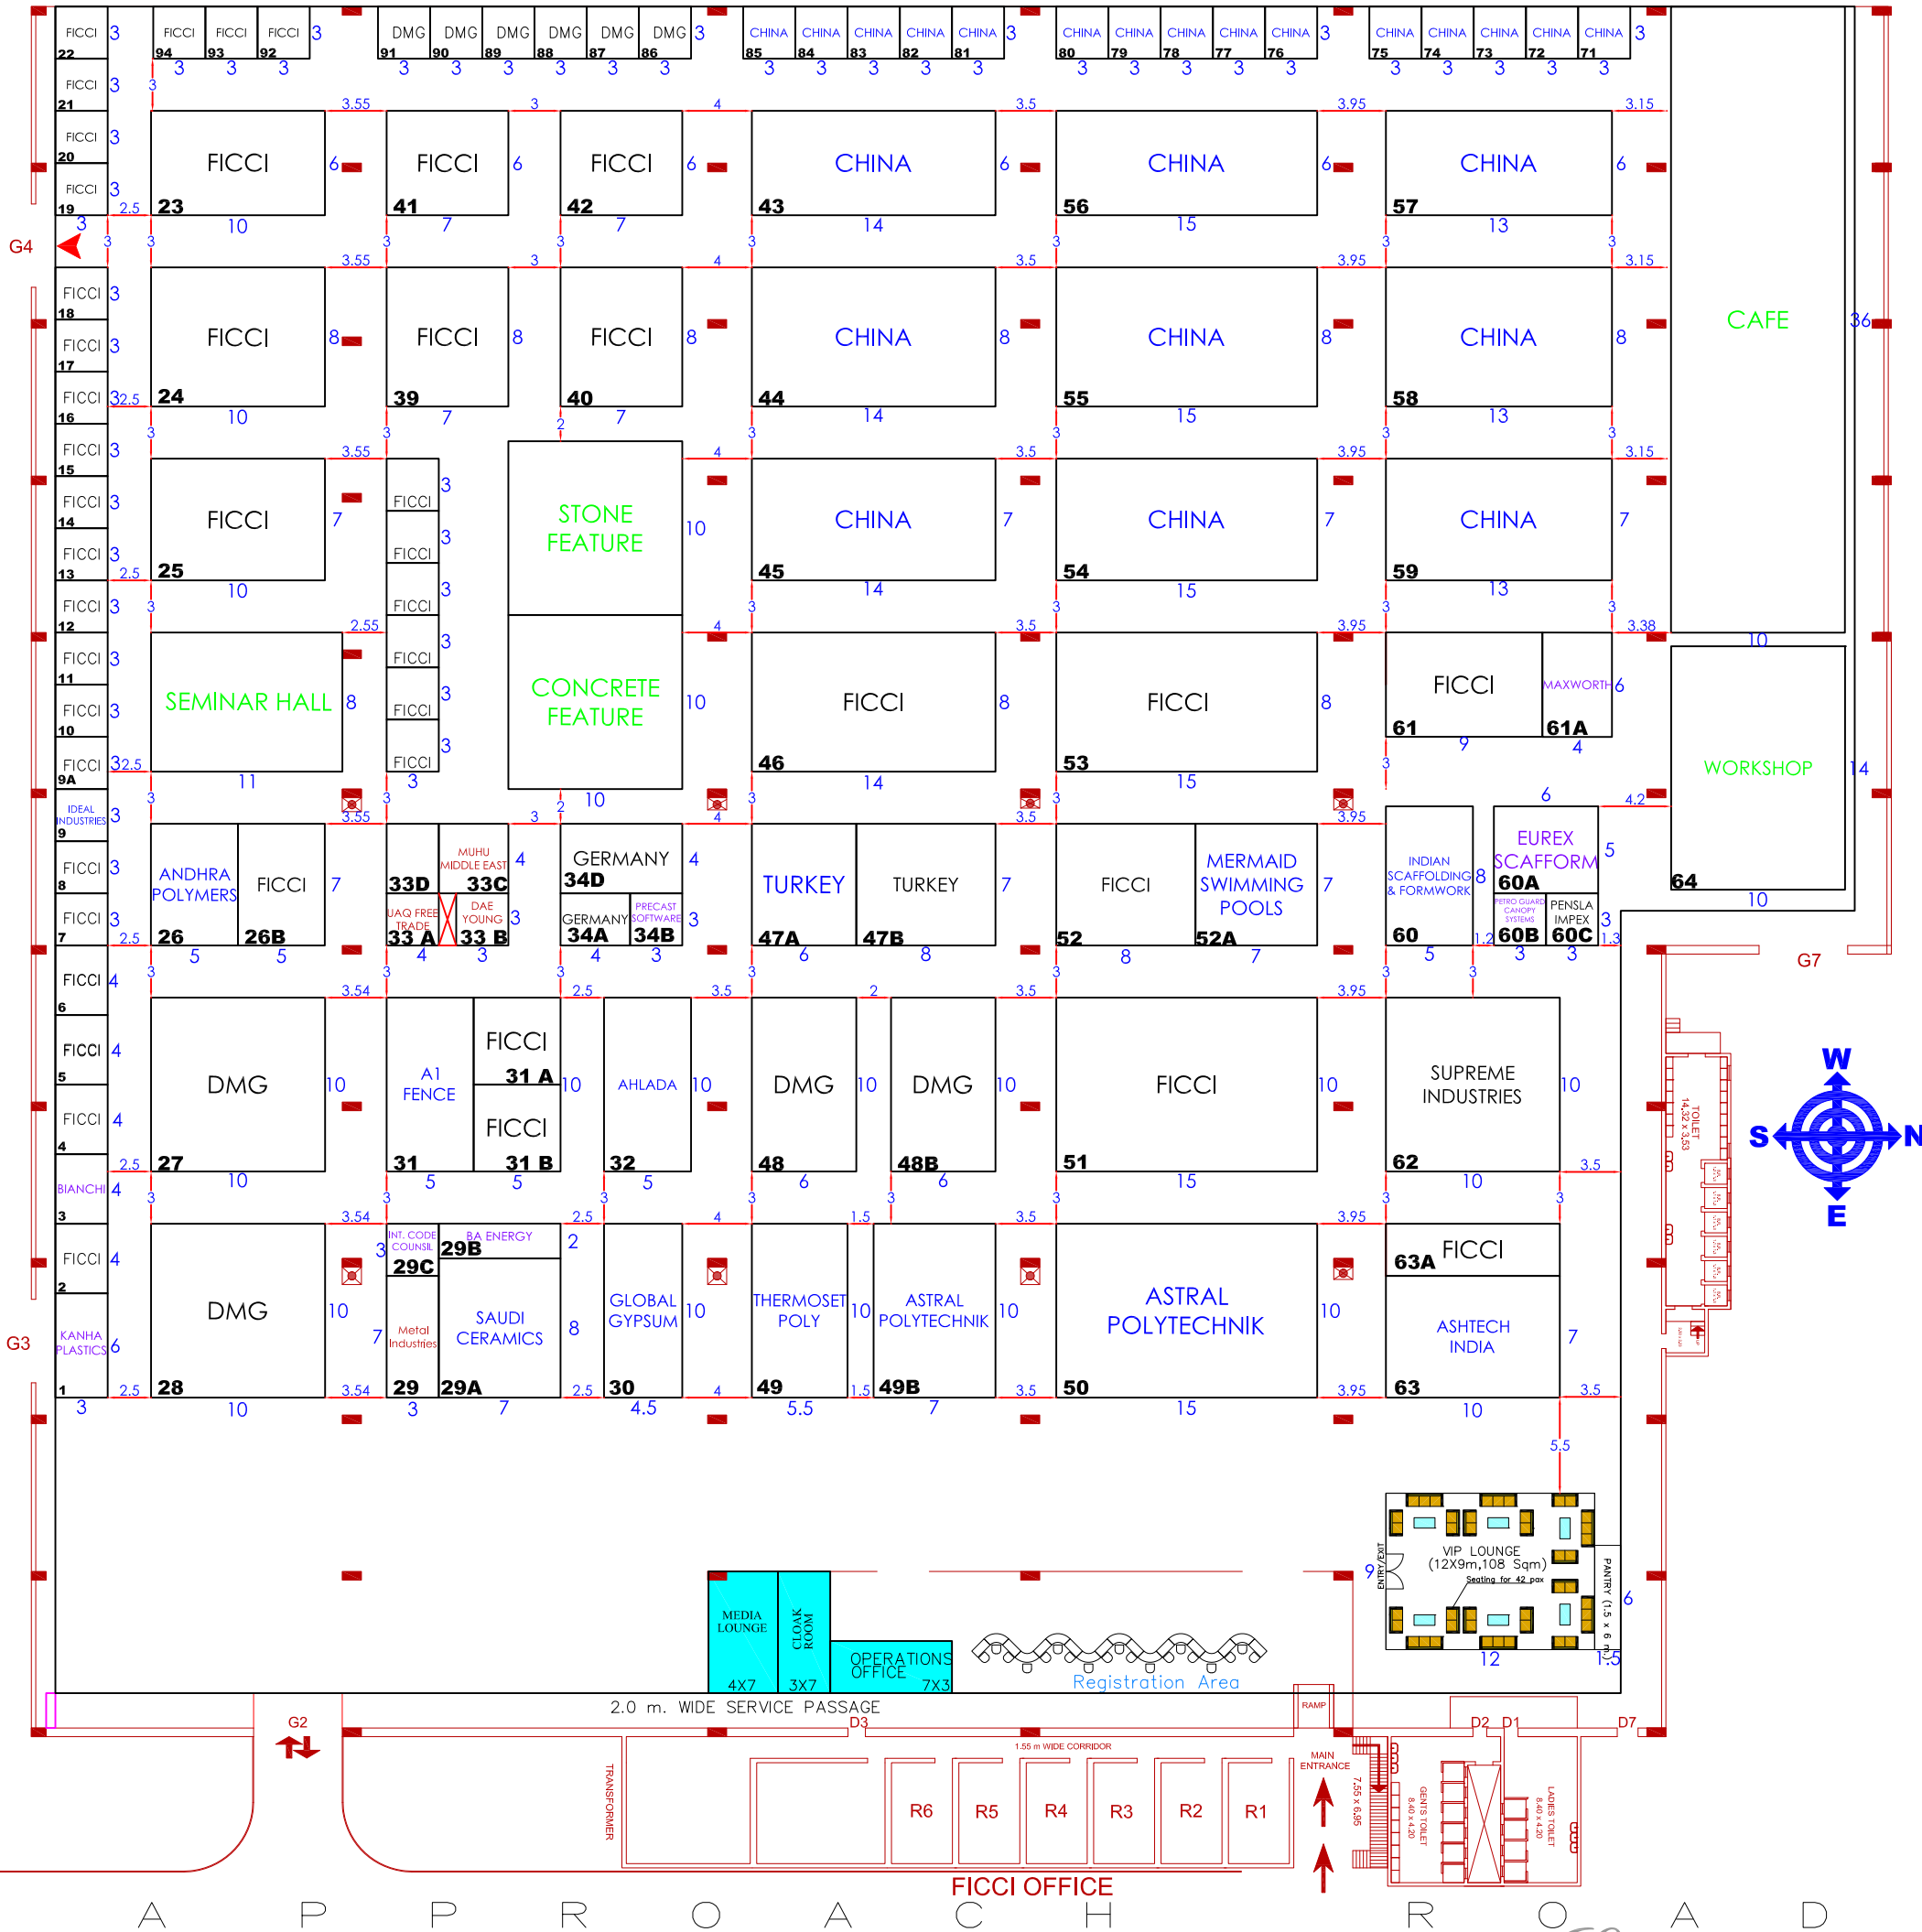

BIG 5 LAYOUT 2017

BOMBAY EXHIBITION CENTRE, MUMBAI HALL 1

Layout
PLAN

- Height of registration area is +2' Height of the hall is 20' clear
- ▣ Hatched boxes shown in layout are the existing pillers Size may vary between 1.1 x 1.1 m. to 1.1 x 1.5 x 0.7m.
- Hatched boxes shown in layout are the existing pillers Size is 1.1 x 0.5 m.